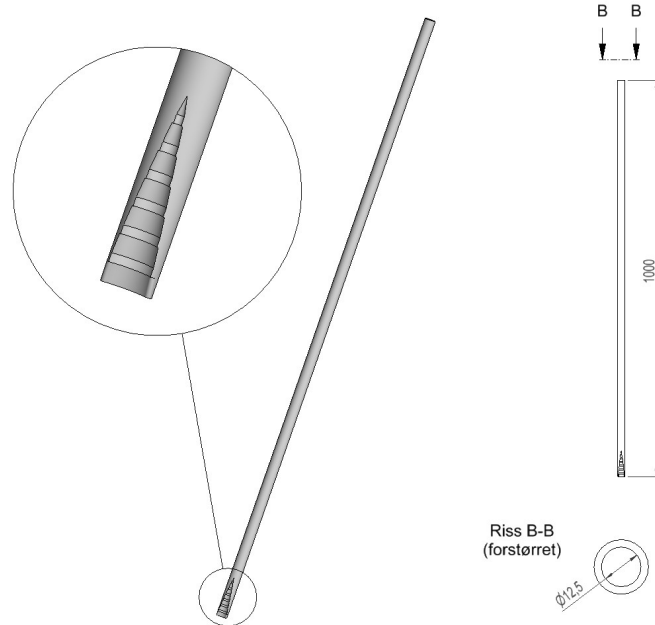

1262551 - Front pipe FJ

Description	Front pipe for grounding of 25 and 50mm ² copper wire. Use cold-drawn copper wire, KHF.
Unit	PSC
Weight	0,76 kg
Material	Steel, untreated