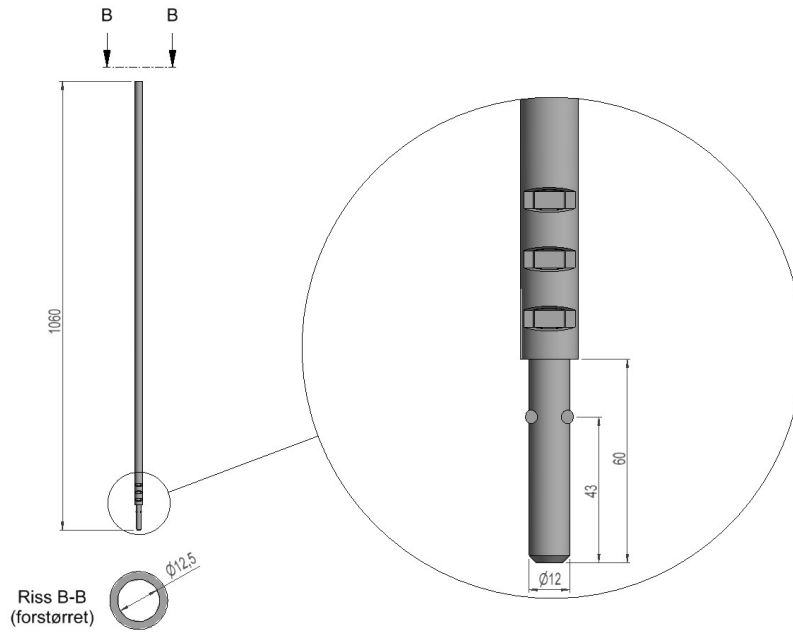

## 1262552 - Earthing pipe joint SKJ

Description	Earthing pipe joint. Cu 25-50mm <sup>2</sup> .
Unit	PSC
Weight	0,97 kg
Material	Steel, untreated