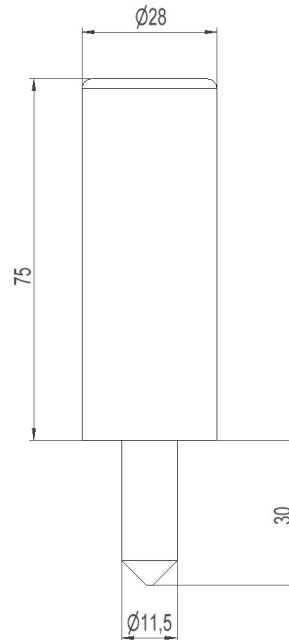

1262554 - Earthing sleeve SLJS

Description	Sleeve for earthing. With neck for hammer. To be used direct on front pipe and earthing pipe.
Unit	PSC
Weight	0,27 kg
Material	Steel, untreated