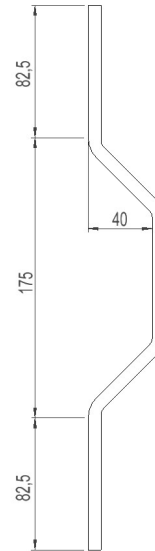

## 1262570 - Earthing measurement joint MLJ

Description	Earthing measurement joint for poles.
Unit	PSC
Weight	1 kg
Material	Copper