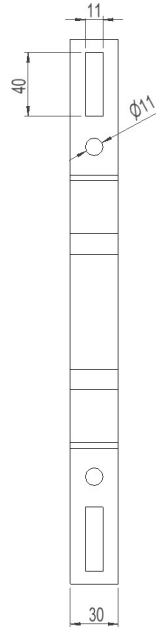

## 1262570 - Earthing measurement joint MLJ

Description	Earthing measurement joint for poles.
Unit	PSC
Weight	1 kg
Material	Copper