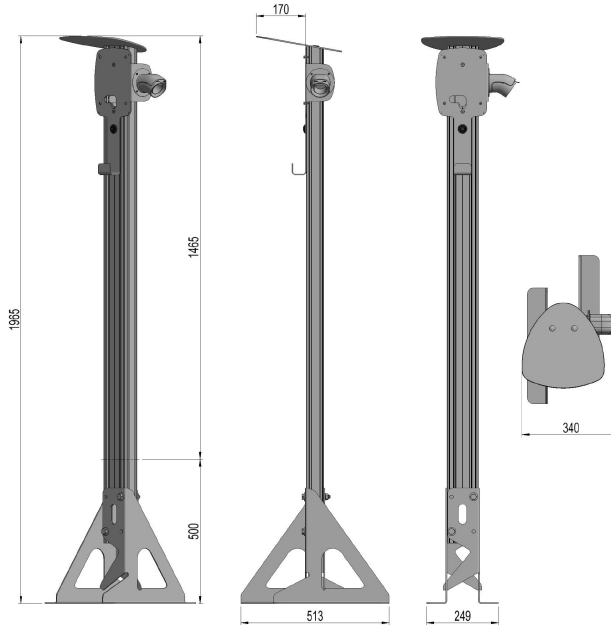

1511201 - Charging pole SL2A

Description	Charging pole for EV charger with anchor for ground foundation. Mounting plate for Easee Home / Charge, Zaptec Go and Amina. Hook for cable and holder for charging connector.
Unit	PSC
Weight	10,8 kg
Material	Aluminium, anodised-brown
Fastening method	Anchor for ground foundation