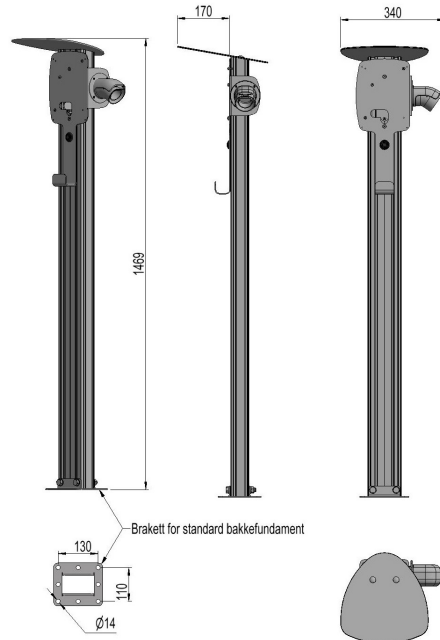

1511203 - Charging pole SL2B

Description	Charging pole for EV charger with base plate. Mounting plate for Easee Home / Charge, Zaptec Go and Amina. Hook for cable and holder for charging connector.
Unit	PSC
Weight	7,9 kg
Material	Aluminium, anodised-brown
Fastening method	Baseplate