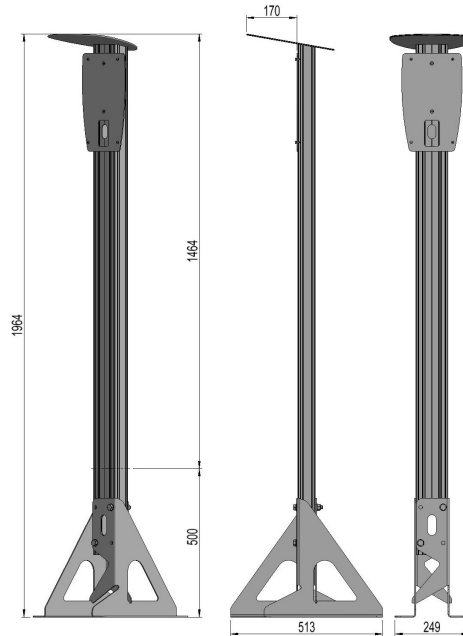

1511204 - Charging pole SL3A

Description	Charging pole for EV charger with anchor for ground foundation. Mounting plate for Zaptec Pro
Unit	PSC
Weight	10,7 kg
Material	Aluminium, anodised-brown
Fastening method	Anchor for ground foundation