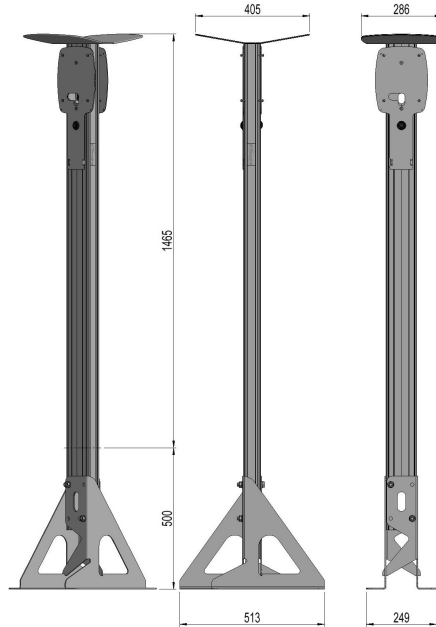

## 1511209 - Charging pole SL2DA

Description	Charging pole for two EV chargers with anchor for ground foundation. Mounting plate for Easee Home / Charge, Zaptec Go and Amina. The pole got connectors for 3 phase IT and TN systems.
Unit	PSC
Weight	11,1 kg
Material	Aluminium, anodised-brown
Fastening method	Anchor for ground foundation