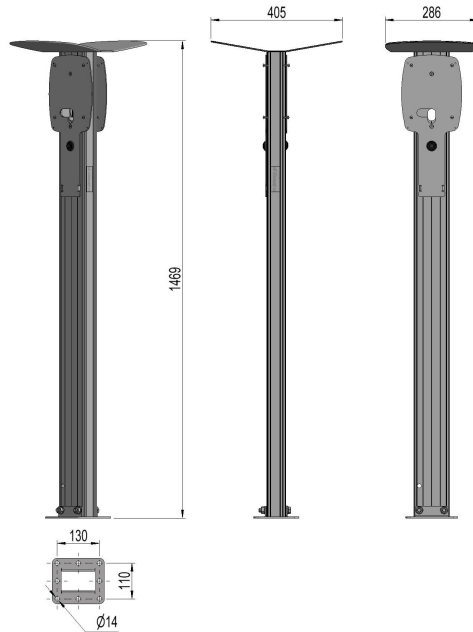

1511211 - Charging pole SL2DB

Description	Charging pole for two EV chargers with base plate. Mounting plate for Easee Home / Charge, Zaptec Go and Amina. The pole got connectors for 3 phase IT and TN systems.
Unit	PSC
Weight	8 kg
Material	Aluminium, anodised-brown
Fastening method	Baseplate