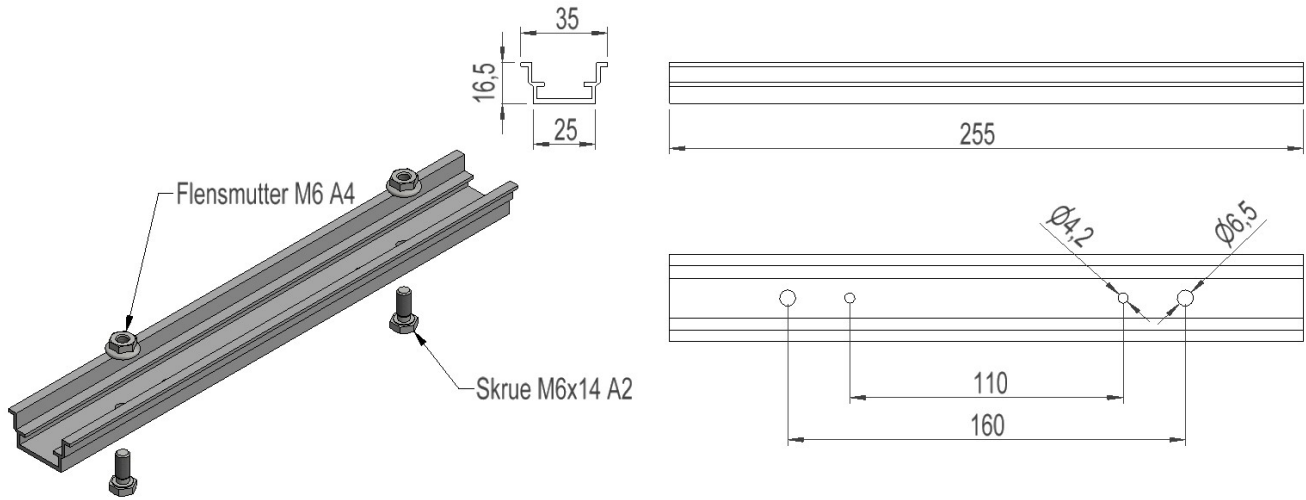

## 2836324 - Mounting bar MSK35

Description	Mounting rail for UNI cabinets. Includes screws. Rail DIN35, length 255mm.
Unit	PSC
Weight	0,045 kg