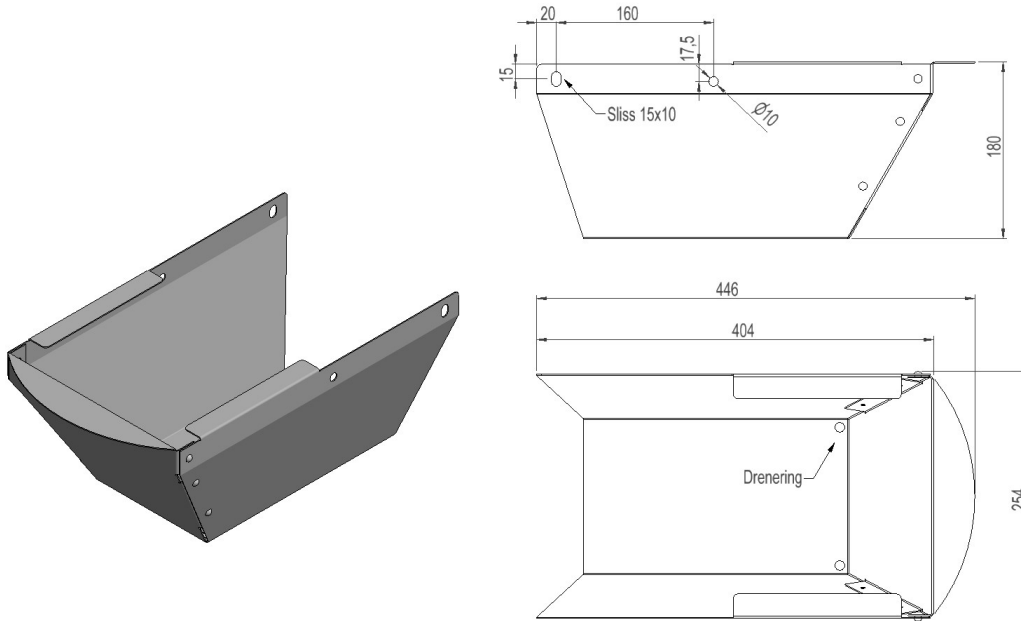

## 2836337 - Cable inlet case BEFL

Description	Cable inlet case for circuit breaker cabinet.
Unit	PSC
Weight	1,8 kg