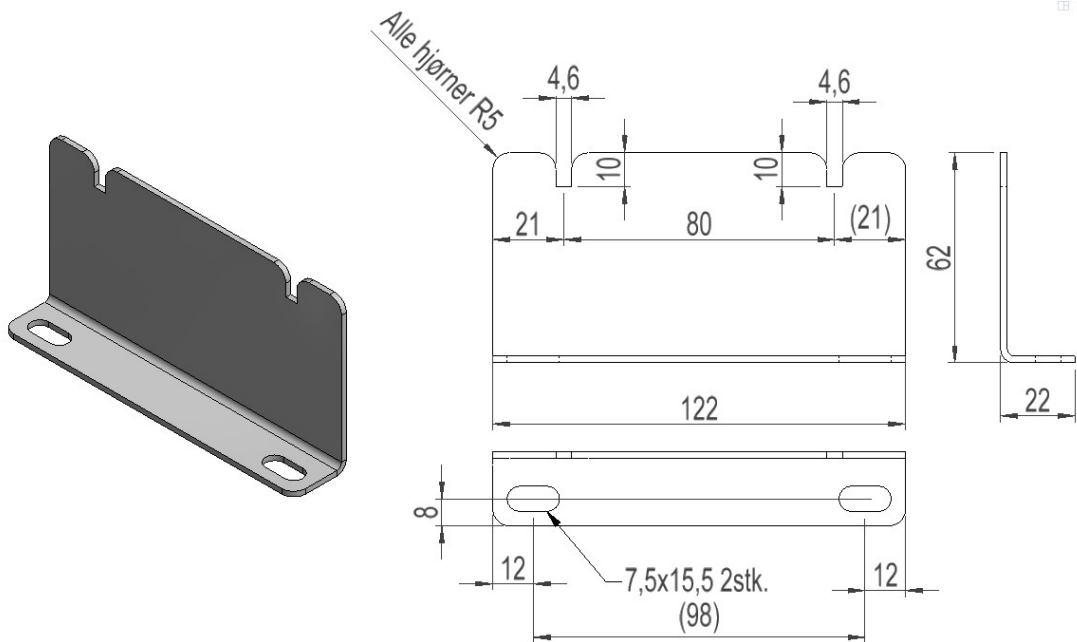

2836338 - Bracket UNI-EFFB

Description	Bracket for circuit breaker cabinet.
Unit	PSC
Weight	0,1 kg