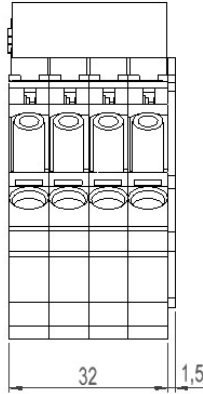

2836352 - Disconnection clamp UNI-SK2

Merking:

↑	Drift	↓
S1L1	S2L1	S1L3
↓	Kortslut	↑

Description

Disconnection clamp for 2 current transformers.
To be used in Smartgrid cabinet.

Unit

PSC

Weight