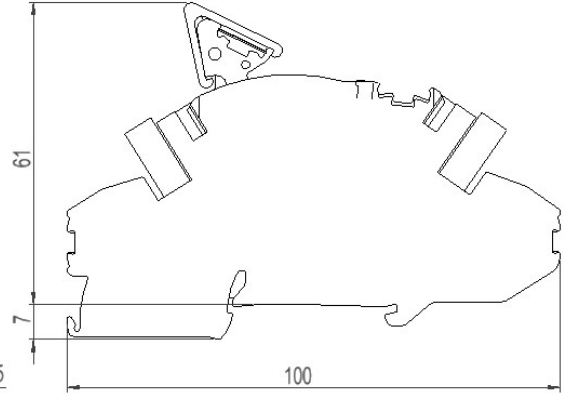

2836352 - Disconnection clamp UNI-SK2

Merking:

↑	Drift	↓
S1L1	S2L1	S1L3
↓	Kortslut	↑

Description

Disconnection clamp for 2 current transformers.
To be used in Smartgrid cabinet.

Unit

PSC

Weight

0,2 kg