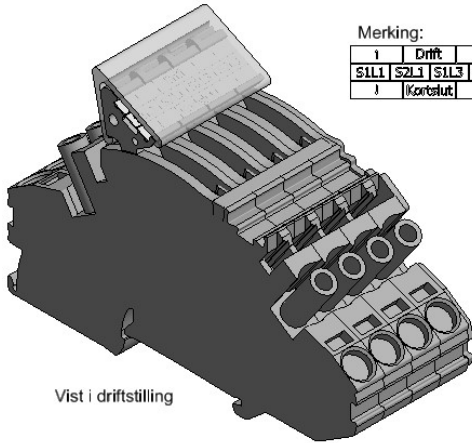

2836352 - Disconnection clamp UNI-SK2

Merking:

↑	Drift	↓
S1L1	S2L1	S1L3
↓	Kortslut	↑

Description

Disconnection clamp for 2 current transformers.
To be used in Smartgrid cabinet.

Unit

PSC

Weight

0,2 kg