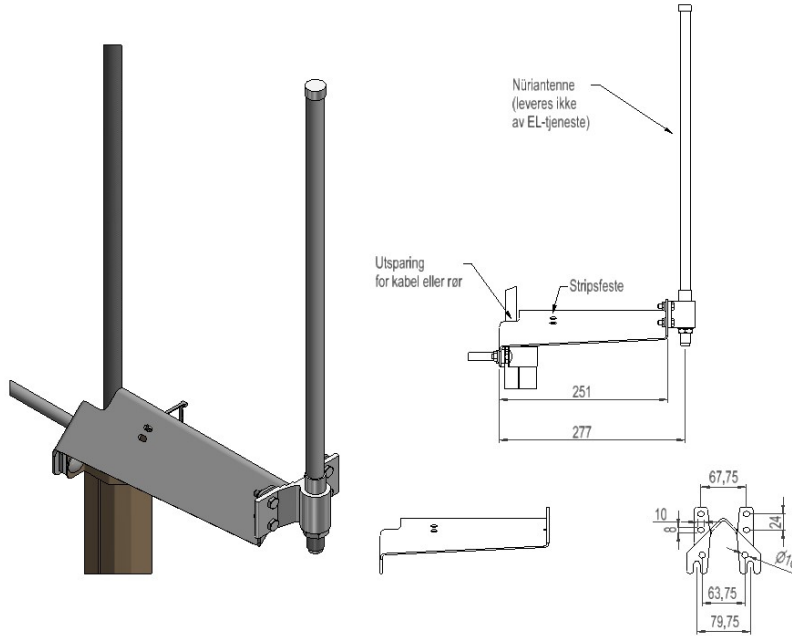

## 2836377 - Antenna support bracket AS-N

Description	Support bracket for cable duct KAN42. Suitable for NURI-antenna.
Unit	PSC
Weight	0,3 kg