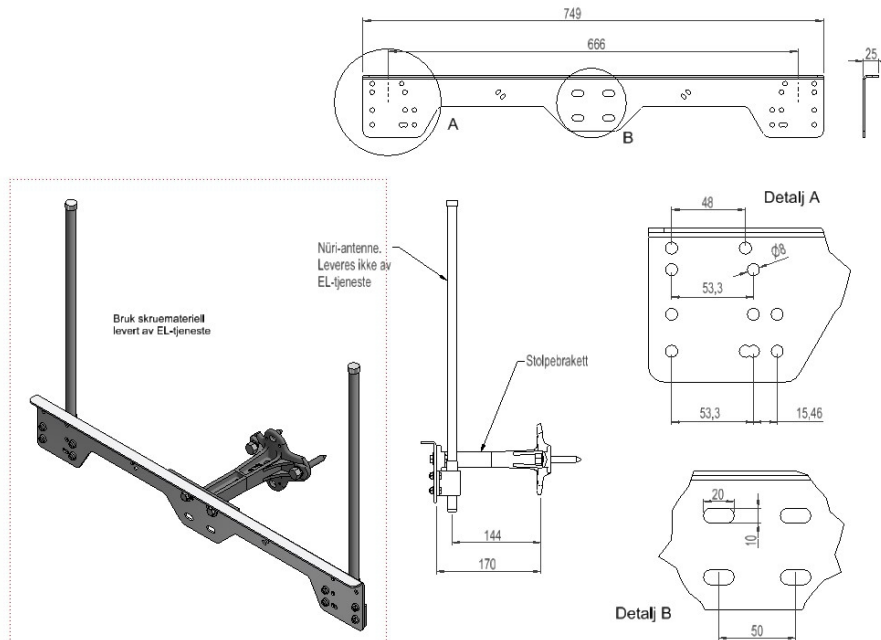

2836380 - Antenna support bracket ASK2-N

Description	Support bracket with cable bracket KB. Suitable for 2xNURI-antenna.
Unit	PSC
Weight	1,5 kg