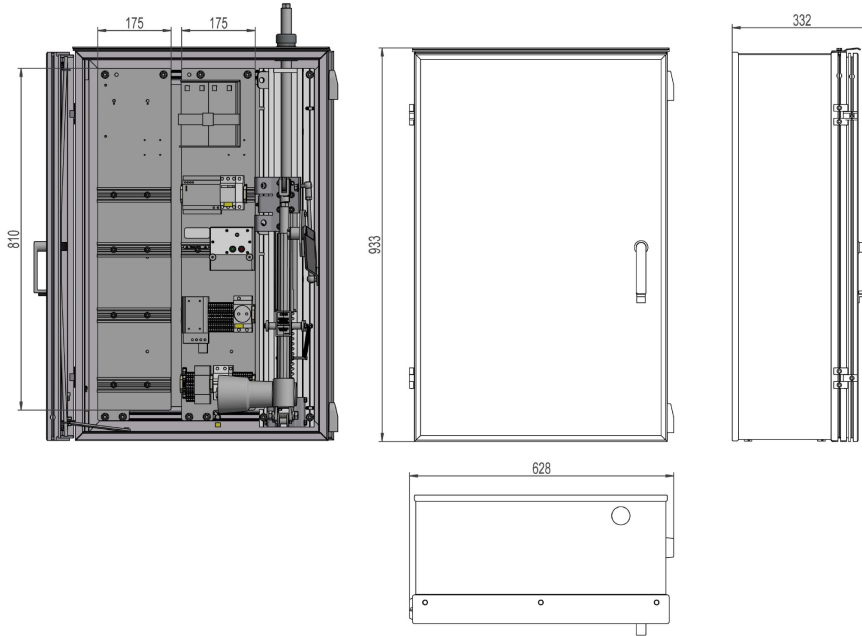

2836393 - Motordrive BL-24-230-B-AL6093

Description	Outdoor Motordrive for disconnecter / breaker. With "quick connect" function, battery and battery charger. 250mm actuator movement. 175mm wide mounting plate for communication system. Aluminium cabinet 600x920x300mm.
Unit	PSC
Weight	40 kg
Material	Aluminium
Degree of protection (IP)	IP44