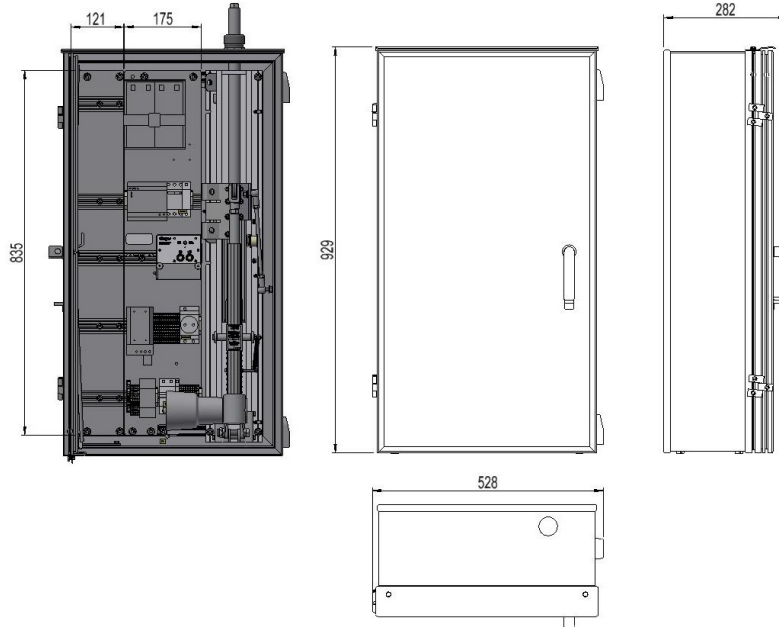

2836394 - Motordrive BL24-230-B-AL592

Description	Outdoor Motordrive for disconnecter / breaker. With "quick connect" function, battery and battery charger. 250mm actuator movement. 121mm wide mounting plate for communication system. Aluminium cabinet 500x920x250mm.
Unit	PSC
Weight	39 kg
Material	Aluminium
Degree of protection (IP)	IP44