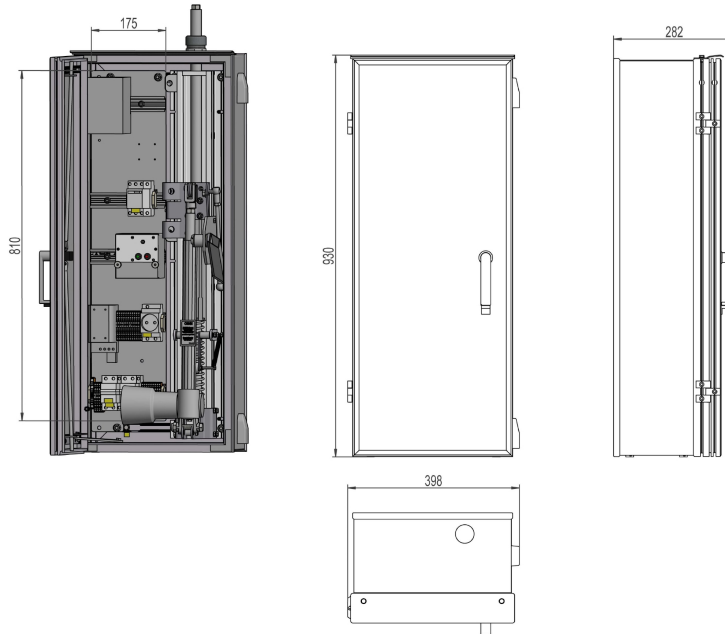

2836395 - Motordrive BLU24-110-230-S-IO-AL392

Description	Outdoor Motordrive for disconnecter / breaker. With 110VDC/230VAC - 24V power supply unit. Aluminium cabinet 370x920x250mm.
Unit	PSC
Weight	39 kg
Material	Aluminium
Degree of protection (IP)	IP44