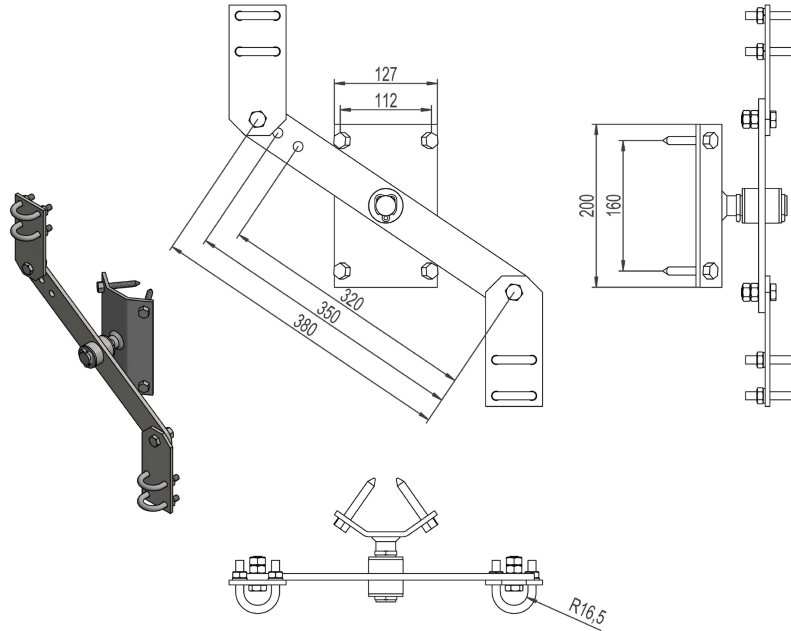

2836403 - Throw over switch VSD

Description	Throw over switch for motordrive. To turn the motordrive connection direction.
Unit	PSC
Weight	4,7 kg
Material	Steel galvanised