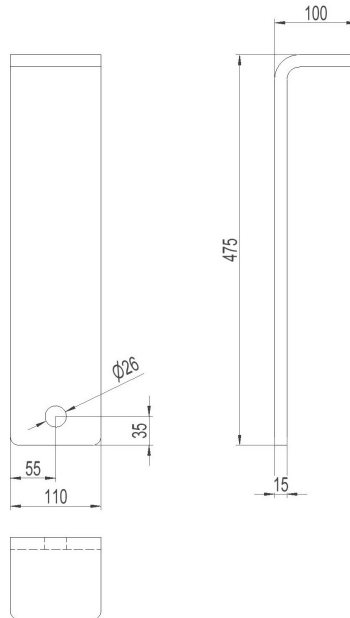

2836433 - Draw bracket OPB-1-26

Description	Draw bracket for crossbars
Unit	PSC
Weight	7 kg
Material	Steel galvanised