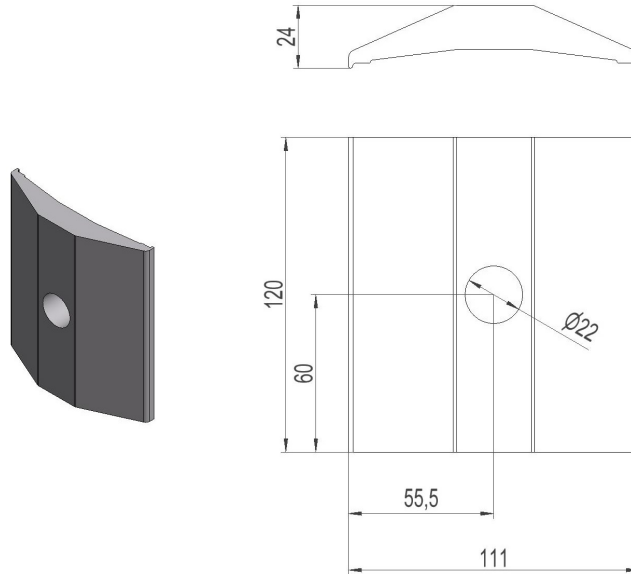

## 2836452 - AL-Washer SA120-22

Description	Washer length 120mm. Hole 1xØ22mm. Important: always to be used to the crossbar together with pole clamp.
Unit	PSC
Weight	0,4 kg
Material	Aluminium, anodised-brown