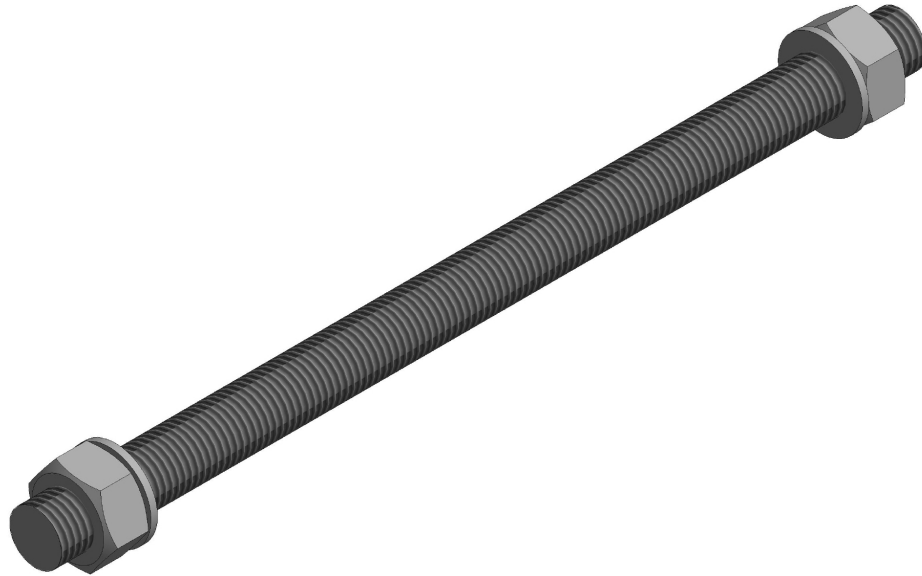

## 2836469 - Stud bolt M24 GB24-300

Description	Stud bolt M24x300 with nuts and washers.
Unit	PSC
Weight	1,3 kg
Material	Steel galvanised