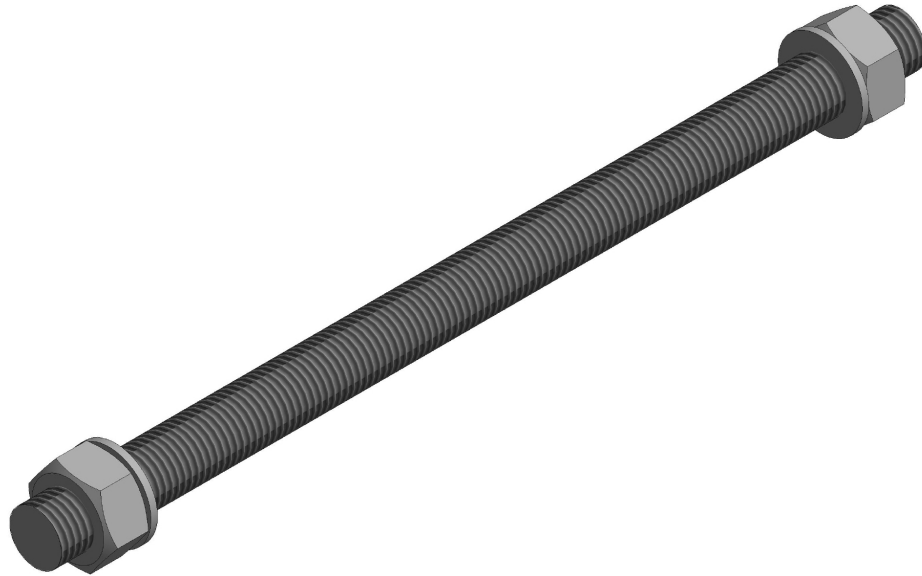

2836471 - Stud bolt M24 GB24-500

Description	Stud bolt M24x500 with nuts and washers.
Unit	PSC
Weight	2 kg
Material	Steel galvanised