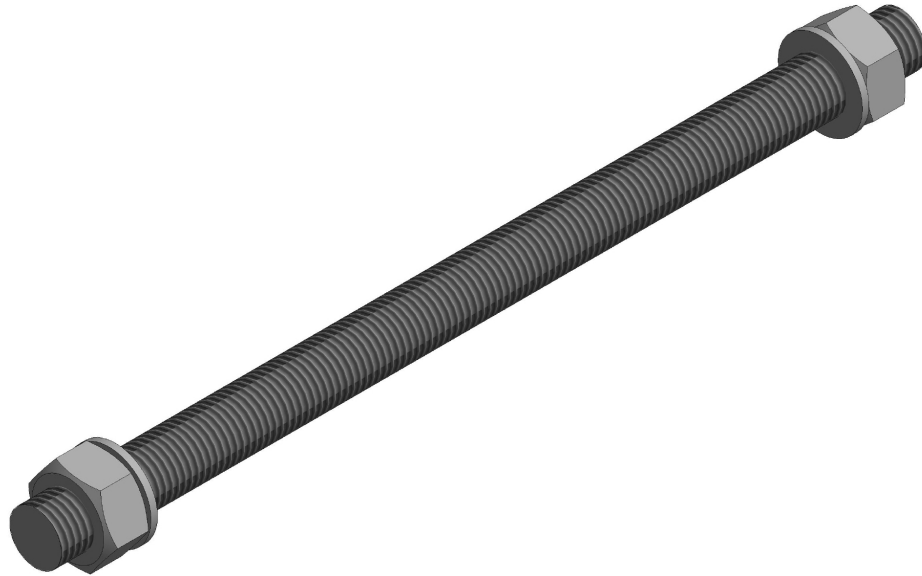

2836473 - Stud bolt M24 GB24-700

Description	Stud bolt M24x700 with nuts and washers.
Unit	PSC
Weight	2,7 kg
Material	Steel galvanised