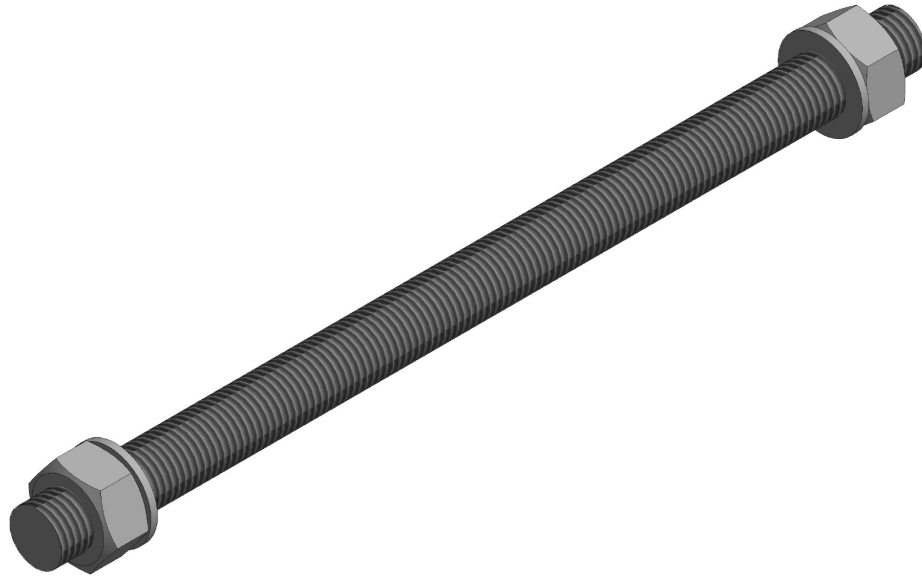

## 2836474 - Stud bolt M24 GB24-800

Description	Stud bolt M24x800 with nuts and washers.
Unit	PSC
Weight	3 kg
Material	Steel galvanised