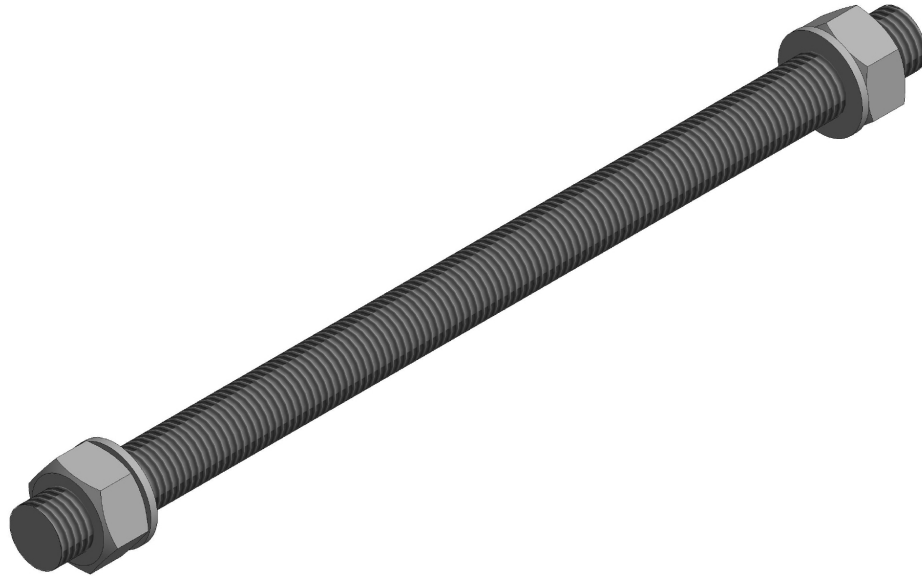

2836475 - Stud bolt M24 GB24-900

Description	Stud bolt M24x900 with nuts and washers.
Unit	PSC
Weight	3,4 kg
Material	Steel galvanised