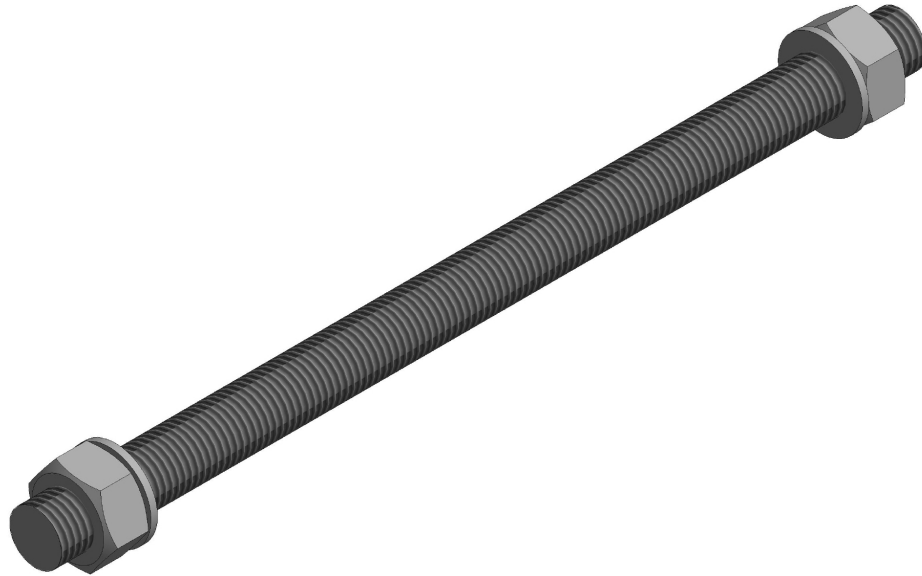

## 2836476 - Stud bolt M24 GB24-1000

Description	Stud bolt M24x1000 with nuts and washers.
Unit	PSC
Weight	3,8 kg
Material	Steel galvanised