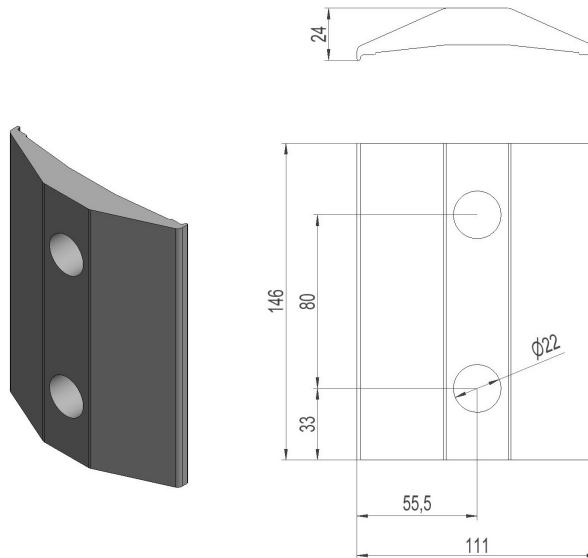

## 2836479 - Washer SA146D

Description	Washer length 146mm. Hole 2x $\varnothing 22$ mm. Important: always to be used to the crossbar together with pole clamp.
Unit	PSC
Weight	0,2 kg
Material	Aluminium, anodised-brown