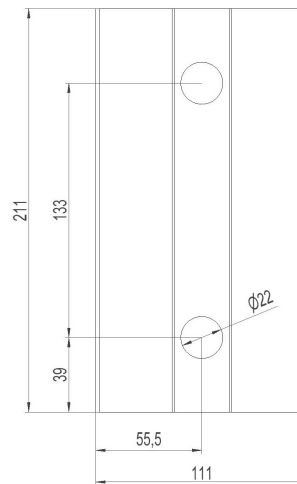

## 2836480 - Washer SA211D

Description	Washer length 211 mm. Hole 2xØ22mm. Important: always to be used to the crossbar together with pole clamp.
Unit	PSC
Weight	0,2 kg
Material	Aluminium, anodised-brown