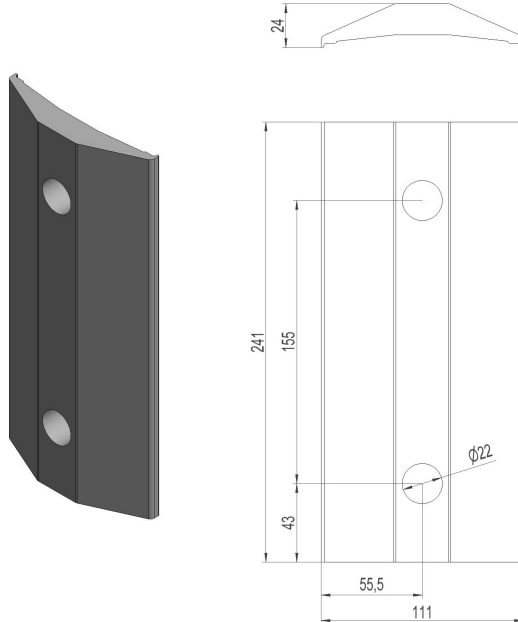

2836481 - Washer SA241D

Description	Washer length 241 mm. Hole 2x $\varnothing 22$ mm. Important: always to be used to the crossbar together with pole clamp.
Unit	PSC
Weight	0,22 kg
Material	Aluminium, anodised-brown