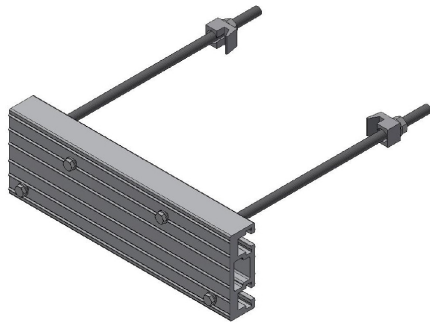

## 2836497 - Mounting kit for HEB-pole - AL-HEB

Description	Kit for mounting Motordrive Aluminium cabinets onto a HEB-pole. Adjustable for different pole sizes.
Unit	PSC
Weight	5 kg
Material	Aluminium
Material-2	Steel, stainless 316