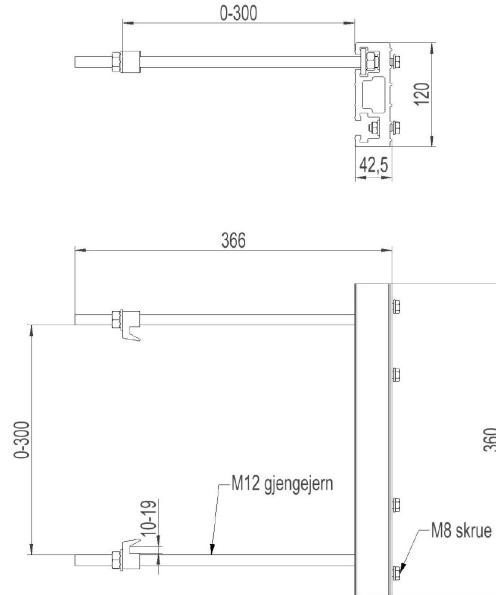

## 2836497 - Mounting kit for HEB-pole - AL-HEB

Description	Kit for mounting Motordrive Aluminium cabinets onto a HEB-pole. Adjustable for different pole sizes.
Unit	PSC
Weight	5 kg
Material	Aluminium
Material-2	Steel, stainless 316