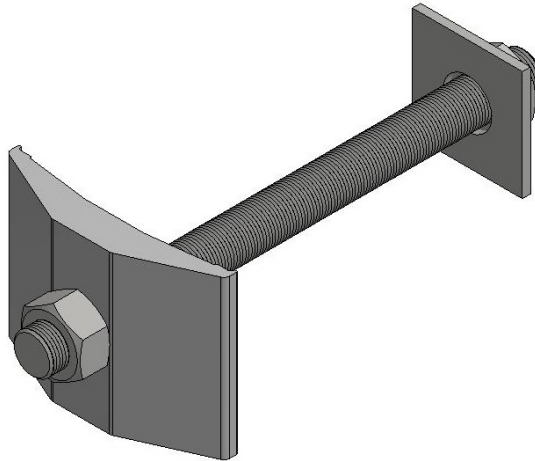

2836633 - Stud bolt M20 GB250-SA

Description	Stud bolt M20x250 with nuts, square washer and washer SA1.
Unit	PSC
Weight	1 kg
Material	Steel galvanised
Material-2	Aluminium, anodised-brown