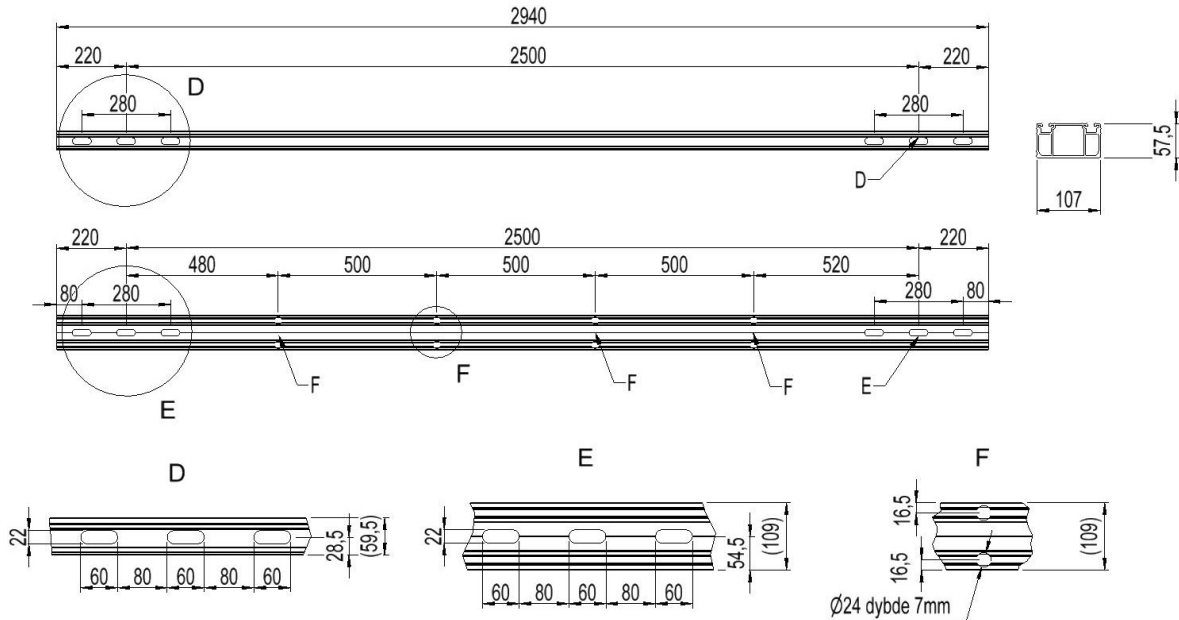

2836641 - Line switch crossbar TB25BK-1S

Description	Line switch crossbar. 2-pole. Pole distance 2,5m.
Unit	PSC
Weight	11,94 kg
Material	Aluminium, anodised-brown
Crossarm type	H/A-pole
Pole distance	2,5m
Phase distance	0,5m
Pole fastening	Bolt, 280mm-single poleclamp
Crossbar profile	P1 (57,5x107)