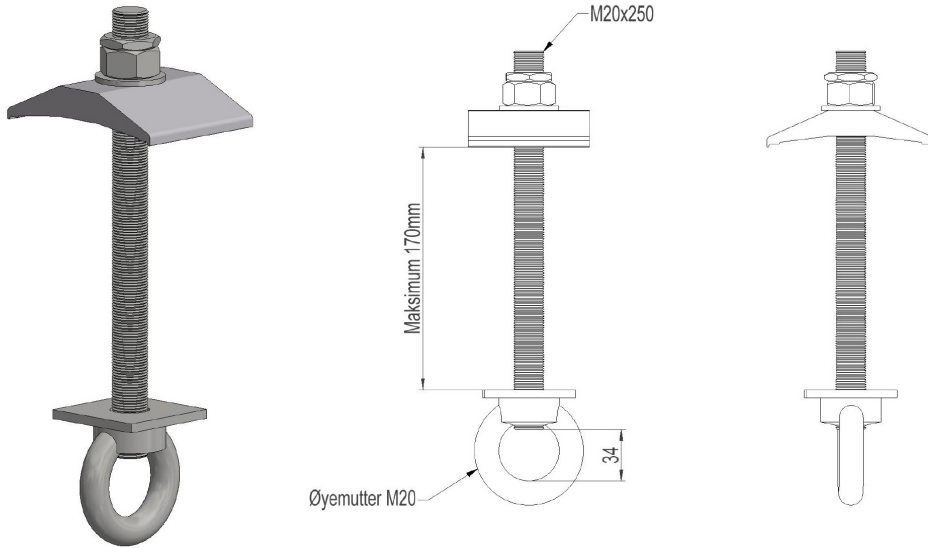

## 2836789 - Phase bracket FHO160

Description	Phase bracket for omførings-isolator. For crossbar height max 170mm and bolt M20. Unit set of 3.
Unit	SET
Weight	1,43 kg
Material	Steel galvanised