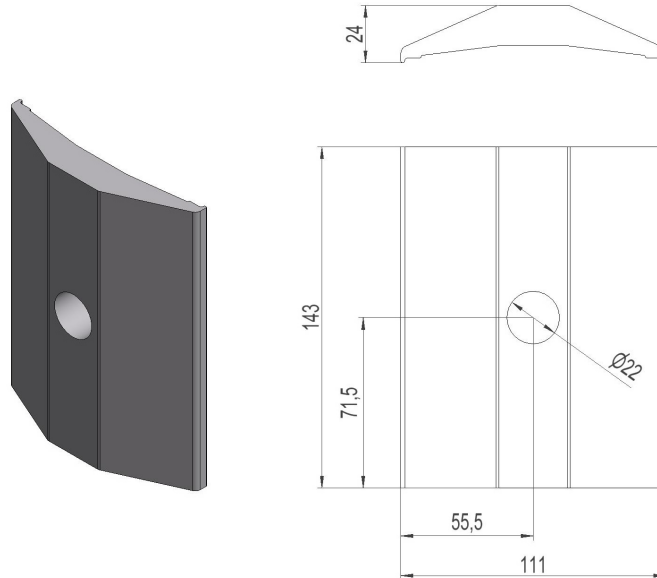

2836829 - Washer SA160S

Description	Washer length 143mm. Hole 1xØ22mm. Important: always to be used to the crossbar together with pole clamp.
Unit	PSC
Weight	0,57 kg
Material	Aluminium, anodised-brown