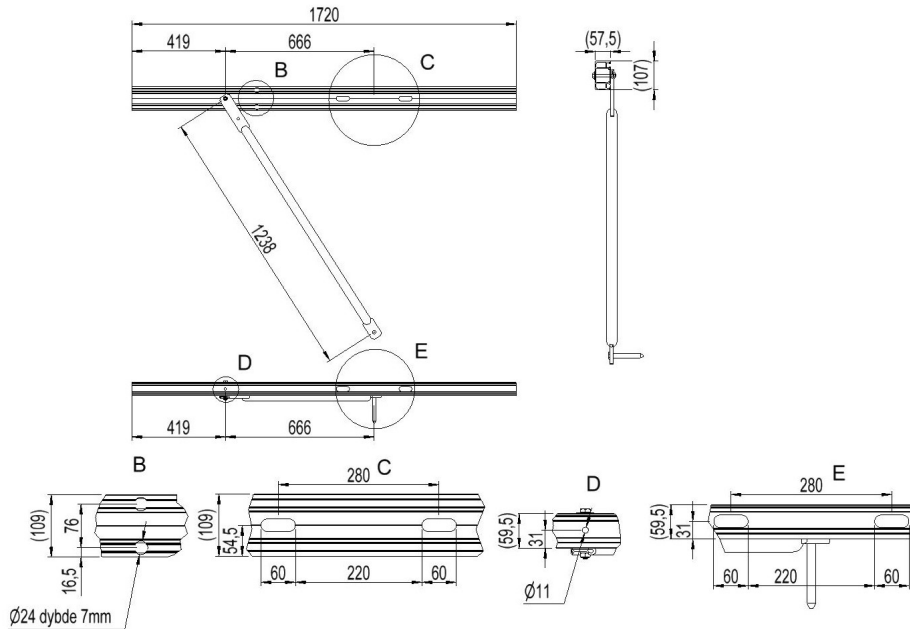

2836891 - Line switch crossbar TBE1S

Description	Line switch crossbar. 1-pole. With metal rod.
Unit	PSC
Weight	7,9 kg
Material	Aluminium, anodised-brown
Crossarm type	E-pole
Pole fastening	280mm-single poleclamp
Crossbar profile	P1 (57,5x107)