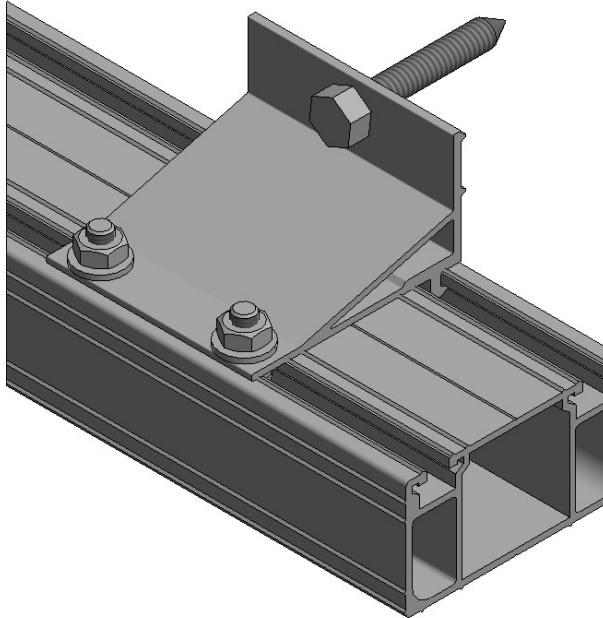

## 2836895 - Crossbar support ST1S

Description	Support for line switch crossbar width 107mm.
Unit	PSC
Weight	0,35 kg
Material	Aluminium, anodised-brown