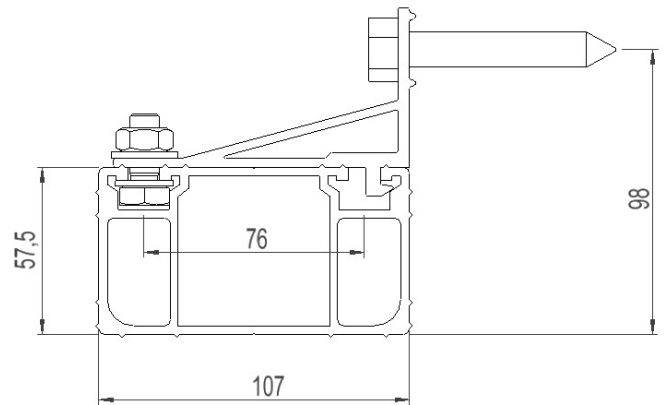

## 2836895 - Crossbar support ST1S

Description	Support for line switch crossbar width 107mm.
Unit	PSC
Weight	0,35 kg
Material	Aluminium, anodised-brown