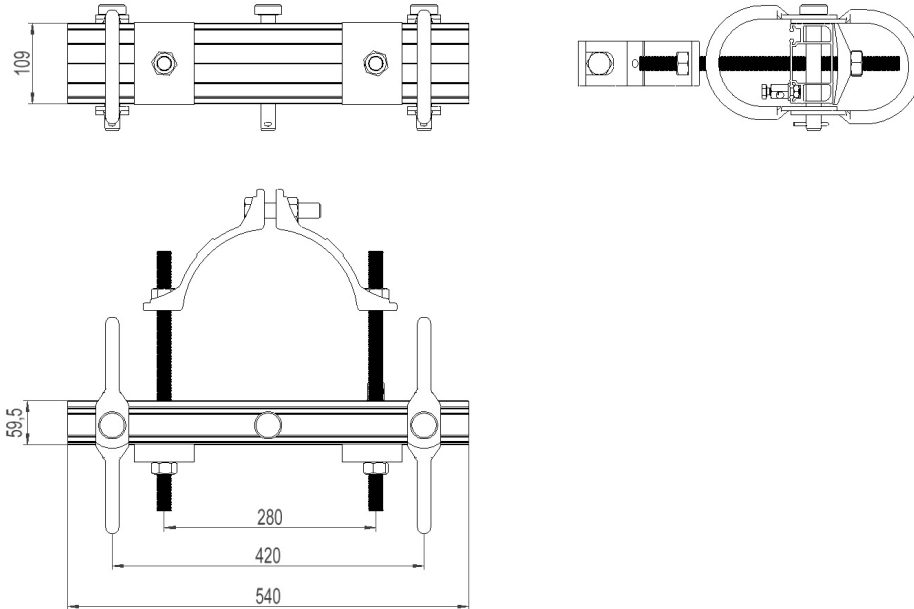

2837410 - Overhead kabel bracket BLK

Description	Overhead kabel bracket set. With phase bracket B107 and pole clamp MK1630.
Unit	PSC
Weight	10,5 kg
Material	Aluminium, anodised-brown
Crossarm type	E-pole
Pole fastening	280mm-single poleclamp
Crossbar profile	P1 (57,5x107)