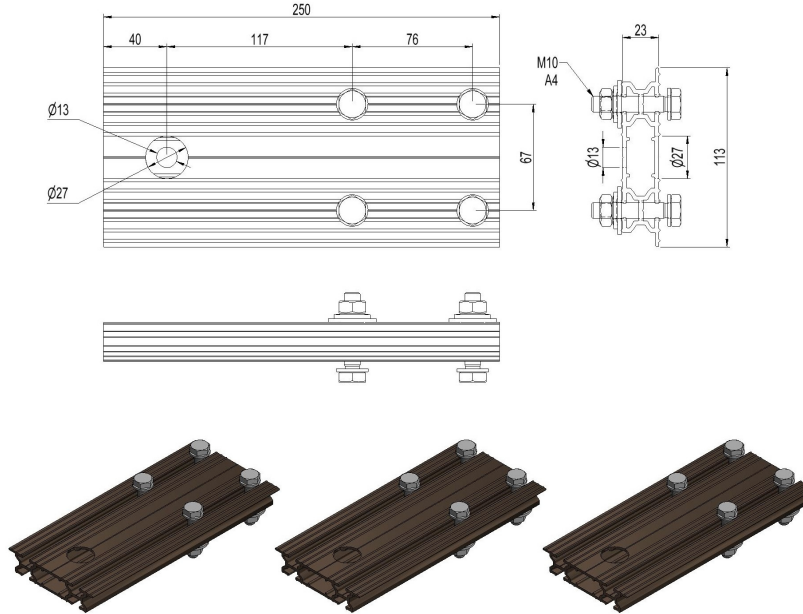

2837428 - Surge arrester mount AF-TA

Description	Surge arrester mounts for use on EL-tjeneste anchoring crossbars. Designed for arresters with mounting bolt M12, or support insulator.
Unit	PSC
Weight	3 kg
Material	Aluminium, anodised-brown