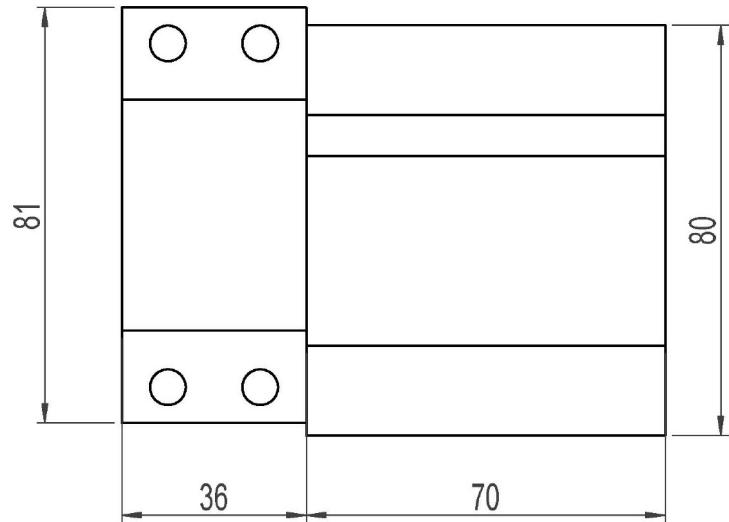

2837436 - Time switch-restarting device AG-GAT

Description	Additional package with time switch and restarting device. Fits streetlight cabinets 2837437, 2837438, 2836498 og 2836499. The cabinets can be delivered with or without this installed.
Unit	PSC
Weight	0,4 kg