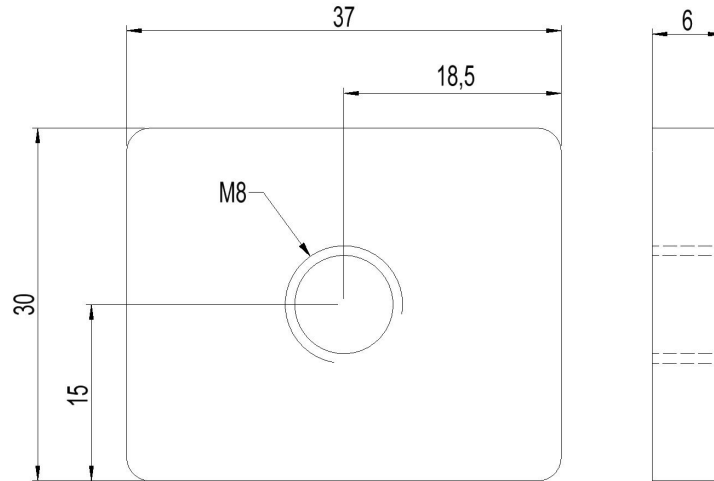

2837462 - Washer SUP8 M8 A4

Description	Nut-washer with M8 threads Used in track on aluminiumprofile UP1012 and UNI-Rail, for connecting attachments.
Unit	PSC
Weight	0,052 kg
Material	Steel, stainless 316