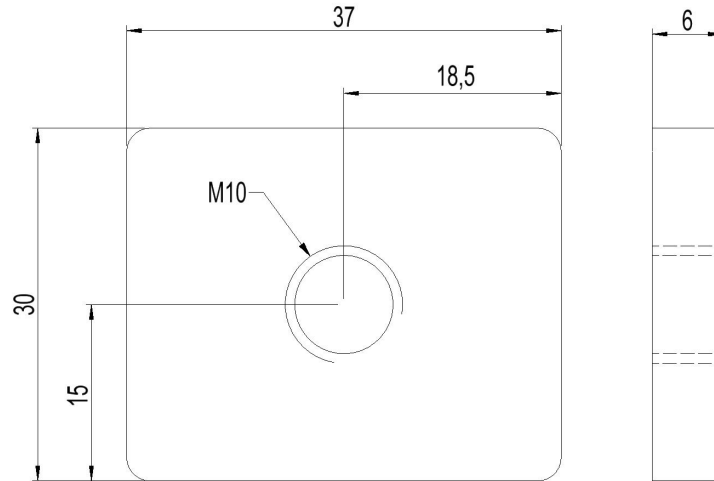

2837463 - Washer SUP10 M10 A4

Description	Nut-washer with M10 threads Used in track on aluminiumprofile UP1012 and UNI-Rail, for connecting attachments.
Unit	PSC
Weight	0,051 kg
Material	Steel, stainless 316