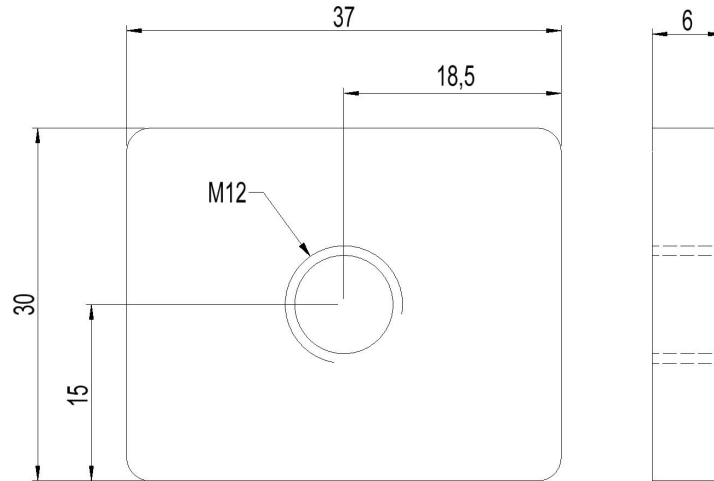

2837464 - Washer SUP12 M12 A4

| | |
|-------------|---|
| Description | Nut-washer with M12 threads Used in track on aluminiumprofile UP1012 and UNI-Rail, for connecting attachments. |
| Unit | PSC |
| Weight | 0,051 kg |
| Material | Steel, stainless 316 |