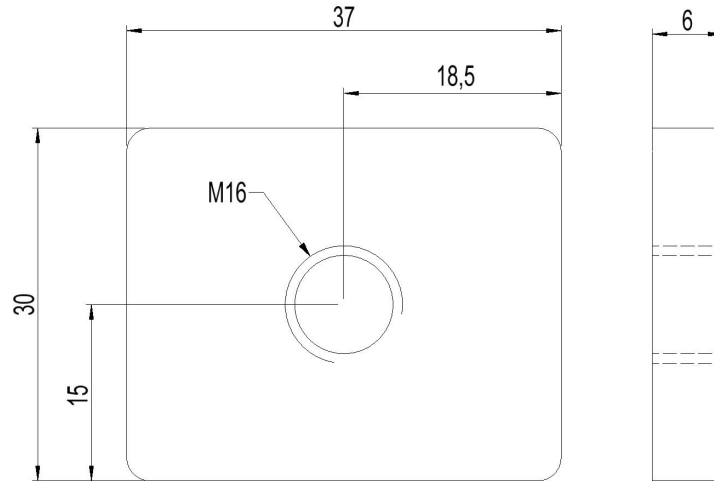

2837465 - Washer SUP16 M16 A4

Description	Nut-washer with M16 threads Used in track on aluminiumprofile UP1012 and UNI-Rail, for connecting attachments.
Unit	PSC
Weight	0,051 kg
Material	Steel, stainless 316