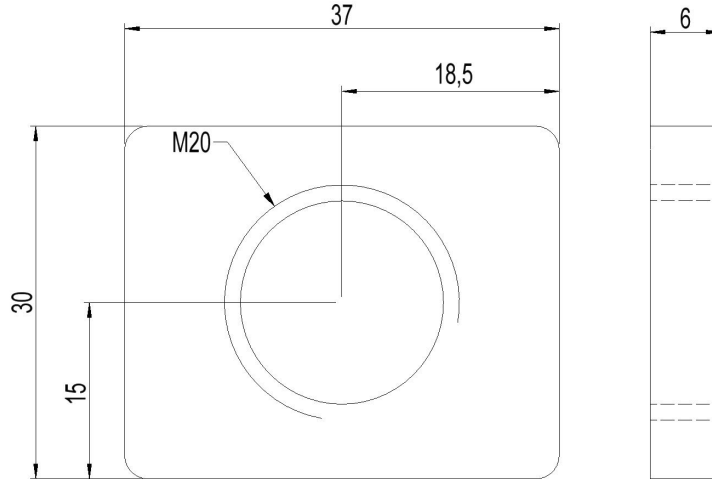

2837466 - Washer SUP20 M20 A4

Description	Nut-washer with M20 threads Used in track on aluminiumprofile UP1012 and UNI-Rail, for connecting attachments.
Unit	PSC
Weight	0,051 kg
Material	Steel, stainless 316