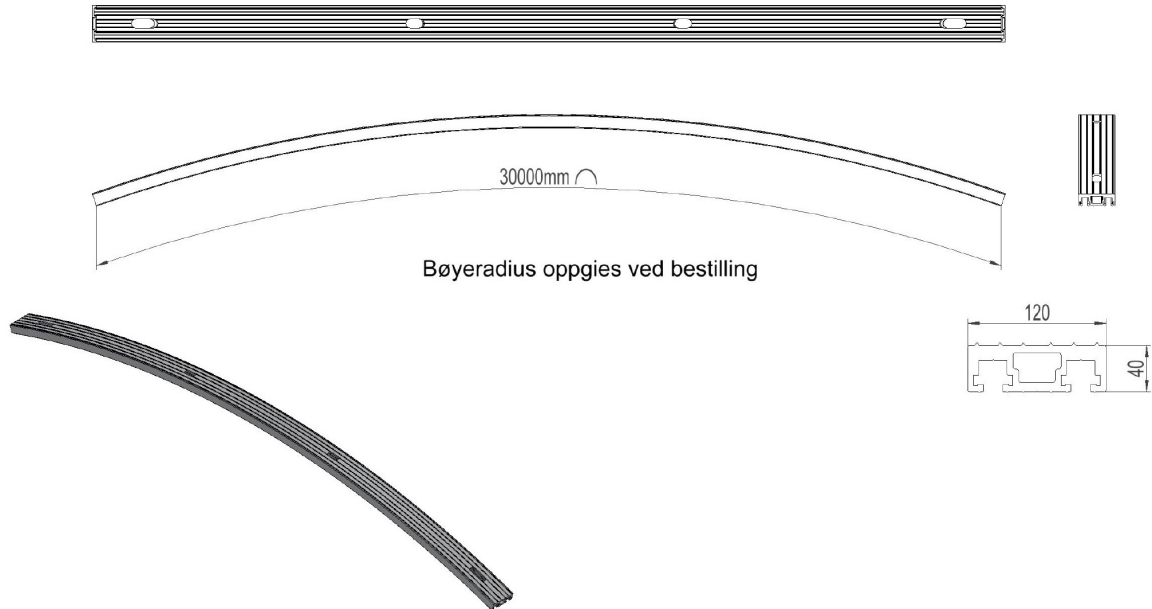

2837468 - UNI-Rail UNI-R-412-L3

Description	Curved aluminiumprofil with two tracks for equipment SUP washer fitting the screw diameter is used in the tracks Length 3m with slots for attachment Curving radius must be stated
Unit	PSC
Weight	19,86 kg
Material	Aluminium