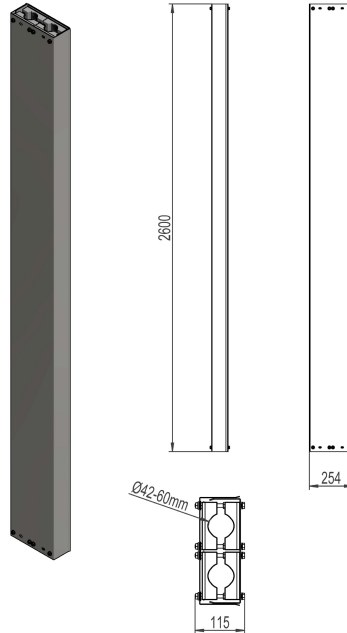

2857809 - Cable duct KN22AV-42

Description	Cable duct with clamps. For 2 cables Ø42-60mm, length 2,6m Wall-mounting. Non-magnetic backplate, recommended when using single core cable.
Unit	PSC
Weight	18 kg
Material	Steel galvanised
Material-2	Aluminium
Fastening method	Wall
Number of cables	2pcs
Suitable for cable diameter	Ø42-60mm