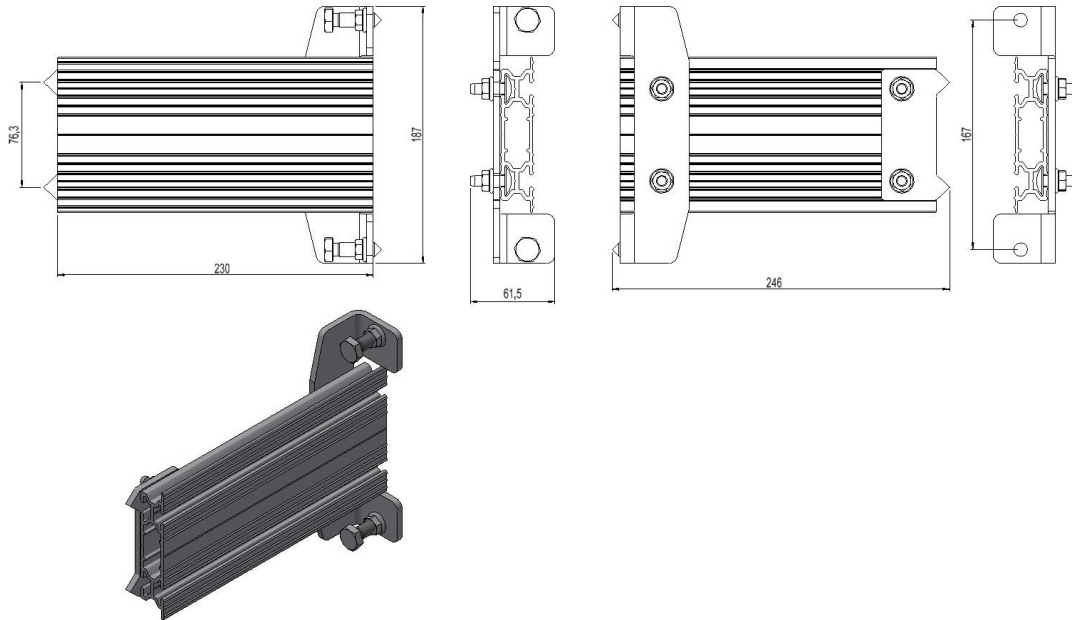

2857813 - Bracet FB-HE280

Description	<p>Bracket with two tracks for M8 screws or nuts. For cables and equipment in HEB, HEM profiled mast and U-profiles. Tightening moment fastening screw 8Nm. Cable clamps of KSF type and other equipment, can be installed in the tracks. Cable cover KDA-HE200-280, can be fastened to the bracket.</p>
Unit	PSC
Weight	1,2 kg
Material	Aluminium, anodised-brown
Material-2	Steel, stainless 316
Crossarm type	HEB-HEM-pole
Pole fastening	Press fastening