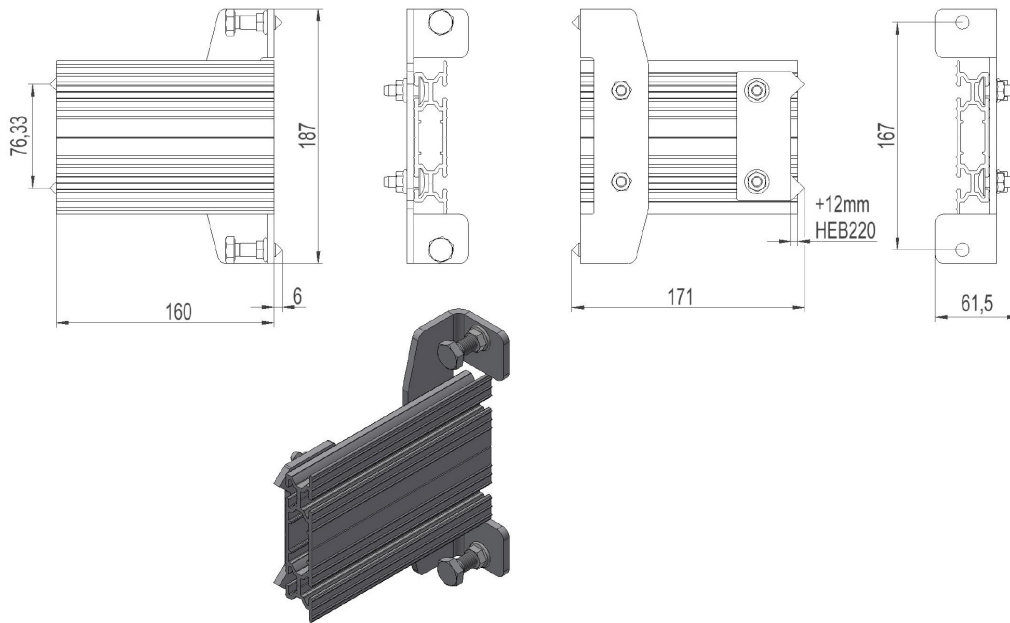

2857815 - Bracket FB-HE200-220

Description	<p>Bracket with two tracks for M8 screws or nuts. For cables and equipment in HEB, HEM profiled mast and U-profiles. Tightening moment fastening screw 8Nm. Cable clamps of KSF type and other equipment, can be installed in the tracks. Cable cover KDA-HE200-280, can be fastened to the bracket.</p>
Unit	PSC
Weight	1,09 kg
Material	Aluminium, anodised-brown
Material-2	Steel, stainless 316
Crossarm type	HEB-HEM-pole
Pole fastening	Press fastening