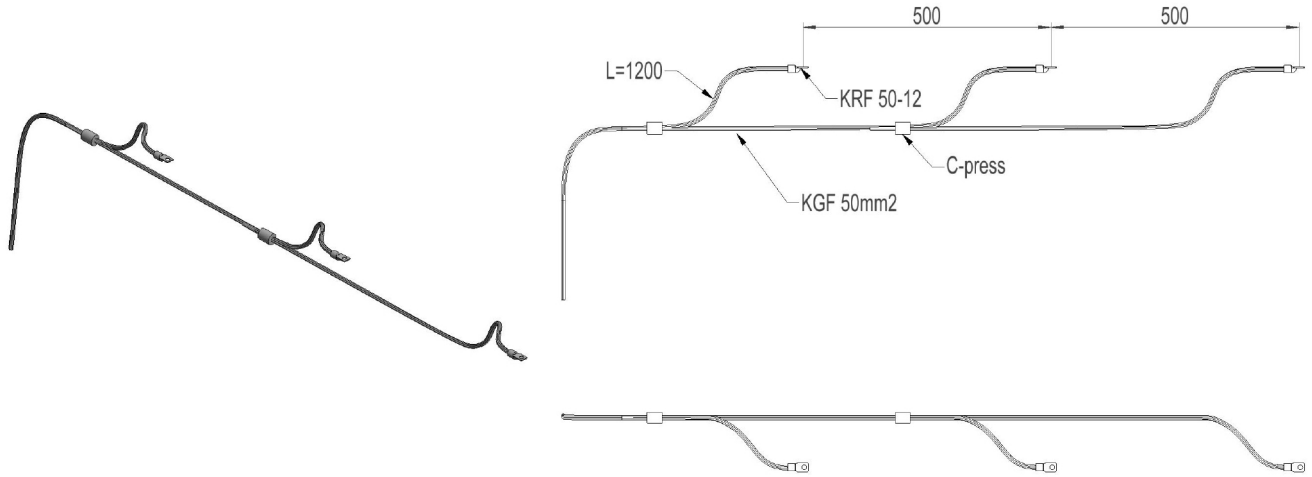

2857823 - Arrester connection earthing ATS-J500

Description	For arrester on arrester bracket AF1 on cable crossbar. Phase 0,5m.
Unit	PSC
Weight	1,3 kg
Material	Copper
Phase distance	0,5m